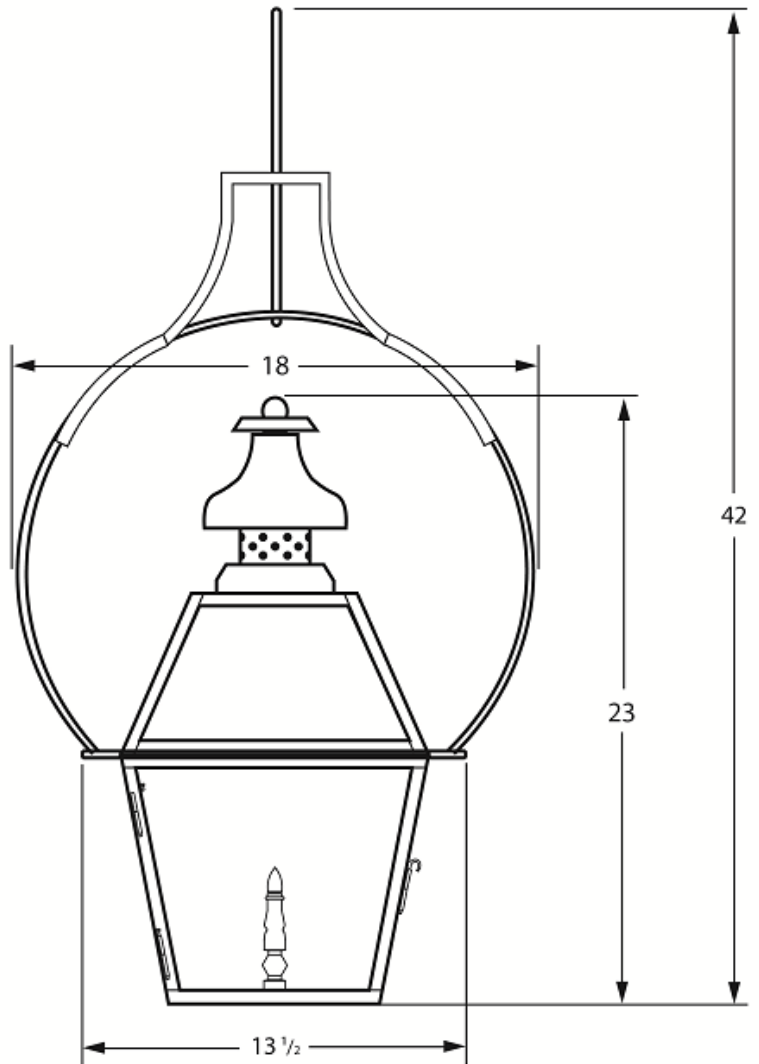

Tradd Street II Series

N-13

Ceiling Yoke Mount

42h x 18w x 13.5d

*Overall drop can be shortened to 36"

Electric Canopy:

Gas Canopy:

DAMP