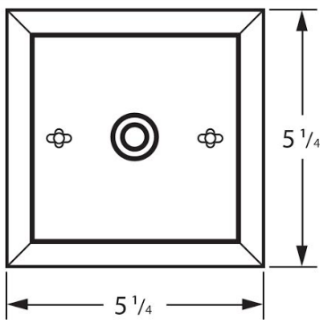

Tradd Street II Series

N-13

Ceiling Yoke Mount

42h x 18w x 13.5d

*Overall drop can be shortened to 36"

Electric Canopy:

Gas Canopy:

DAMP