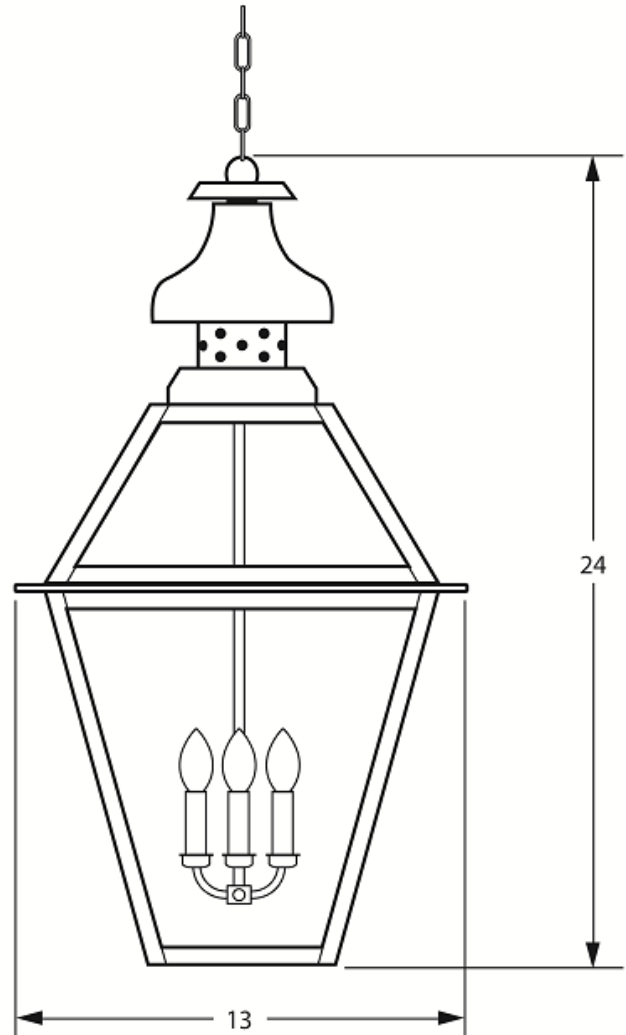

Tradd Street Series

T-31

Hanging Pendant

24h x 13w x 13d

*Comes with 18" of chain

Canopy:

DAMP

1362 Chuck Dawley Blvd
Mount Pleasant, SC 29464
www.carolinalanterns.com
customerservice@carolinalanterns.com