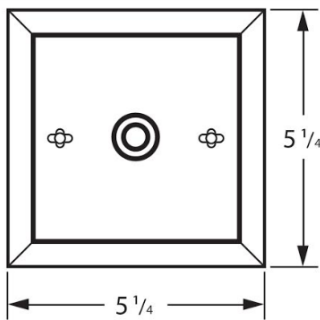

Tradd Street Series

T-31

Hanging Pendant

24h x 13w x 13d

*Comes with 18" of chain

Canopy:

DAMP

1362 Chuck Dawley Blvd
Mount Pleasant, SC 29464
www.carolinalanterns.com
customerservice@carolinalanterns.com