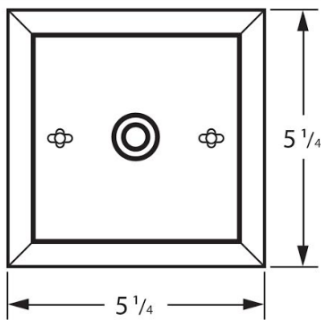

Tradd Street Series

T-41

Hanging Pendant

31.5h x 17w x 17d

*Comes with 18" of chain

Canopy:

DAMP

1362 Chuck Dawley Blvd
Mount Pleasant, SC 29464
www.carolinalanterns.com
customerservice@carolinalanterns.com