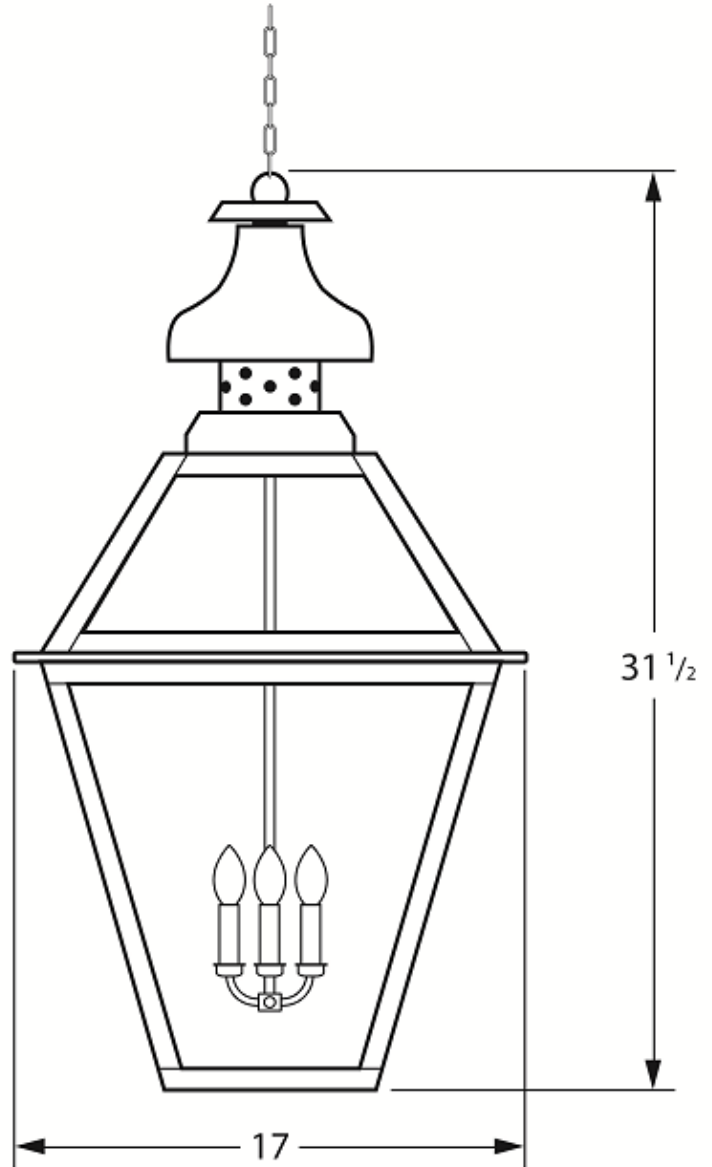

Tradd Street Series

T-41

Hanging Pendant

31.5h x 17w x 17d

*Comes with 18" of chain

Canopy:

DAMP

1362 Chuck Dawley Blvd
Mount Pleasant, SC 29464
www.carolinalanterns.com
customerservice@carolinalanterns.com