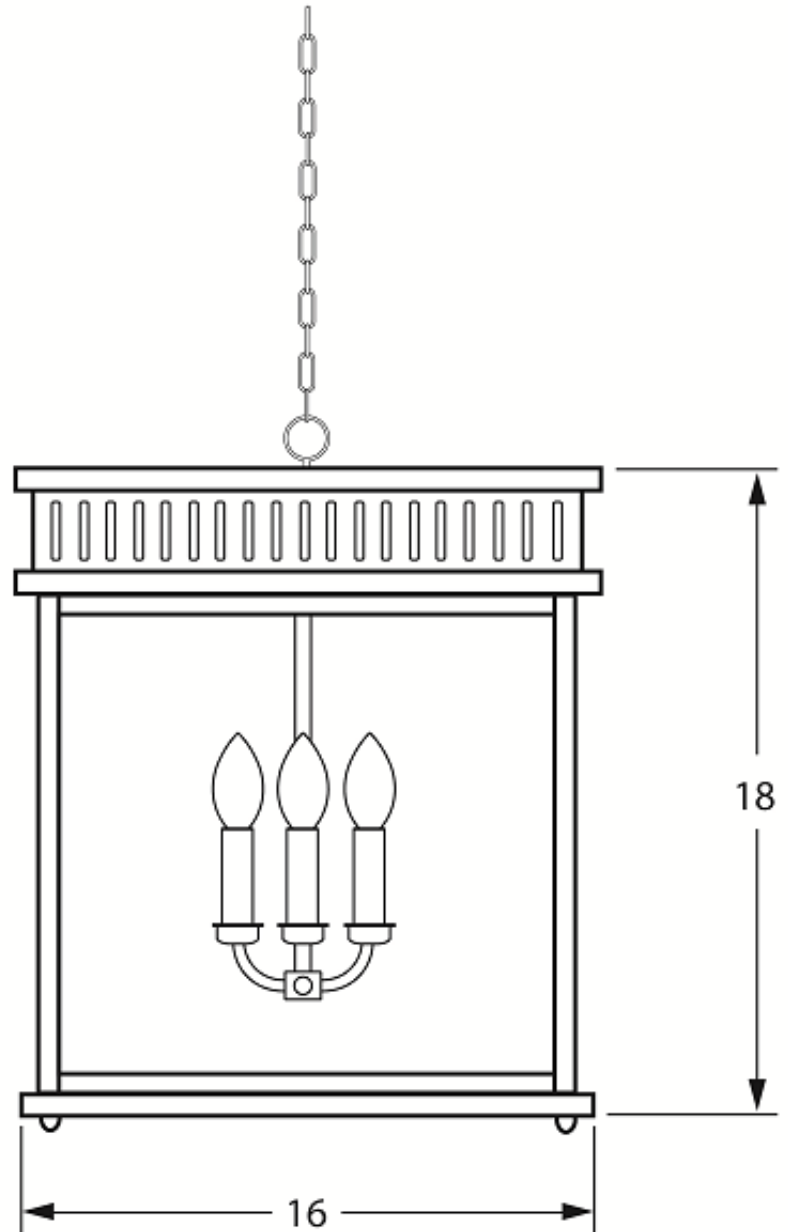

John Street X Series

JS-2X

Hanging Pendant

18h x 16w x 16d

*Comes with 18 inches of chain

Canopy:

DAMP

1362 Chuck Dawley Blvd
Mount Pleasant, SC 29464
www.carolinalanterns.com
customerservice@carolinalanterns.com