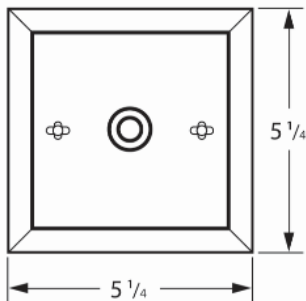

John Street X Series

JS-2X

Hanging Pendant

18h x 16w x 16d

*Comes with 18 inches of chain

Canopy:

DAMP

1362 Chuck Dawley Blvd
Mount Pleasant, SC 29464
www.carolinalanterns.com
customerservice@carolinalanterns.com