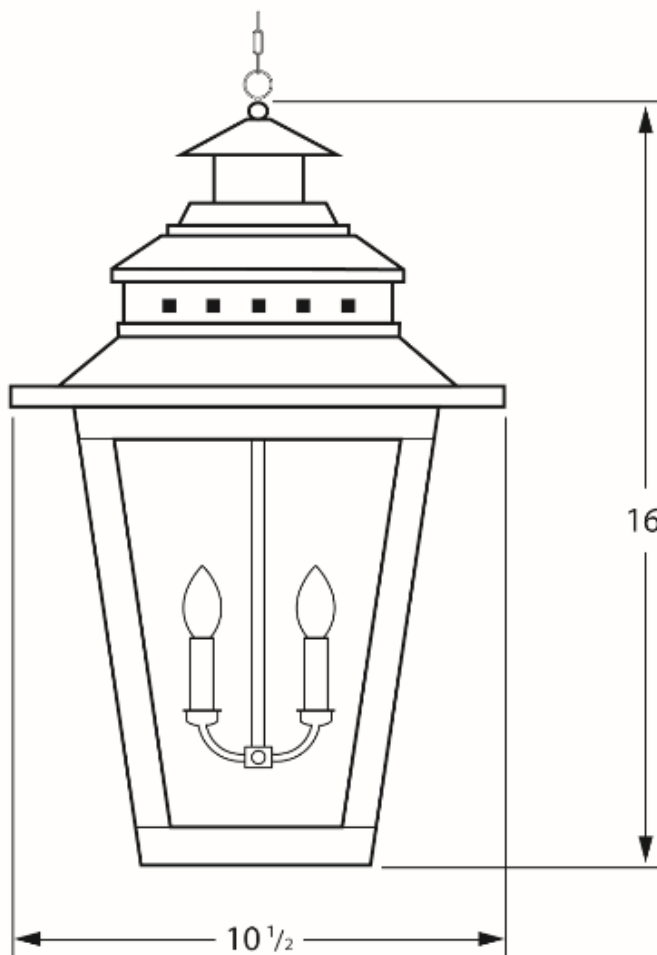

Ashley Avenue Series

AS-300

Hanging Pendant

16h x 10.5w x 10.5d

*Comes with 18" of chain

Canopy:

DAMP

1362 Chuck Dawley Blvd
Mount Pleasant, SC 29464
www.carolinalanterns.com
customerservice@carolinalanterns.com