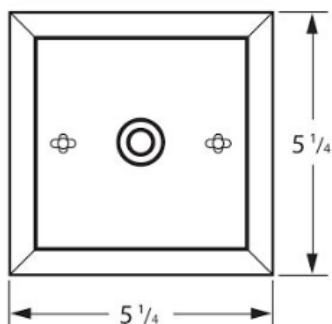

Ashley Avenue Series

AS-300

Hanging Pendant

16h x 10.5w x 10.5d

*Comes with 18" of chain

Canopy:

DAMP

1362 Chuck Dawley Blvd
Mount Pleasant, SC 29464
www.carolinalanterns.com
customerservice@carolinalanterns.com