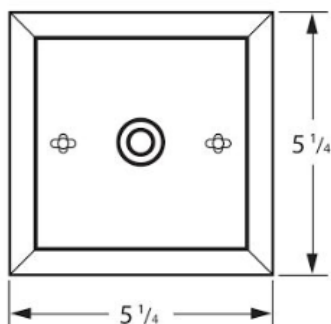

Ashley Avenue Series

AS-750

Hanging Pendant

22h x 14.5w x 14.5d

*Comes with 18" of chain

Canopy:

DAMP

1362 Chuck Dawley Blvd
Mount Pleasant, SC 29464
www.carolinalanterns.com
customerservice@carolinalanterns.com