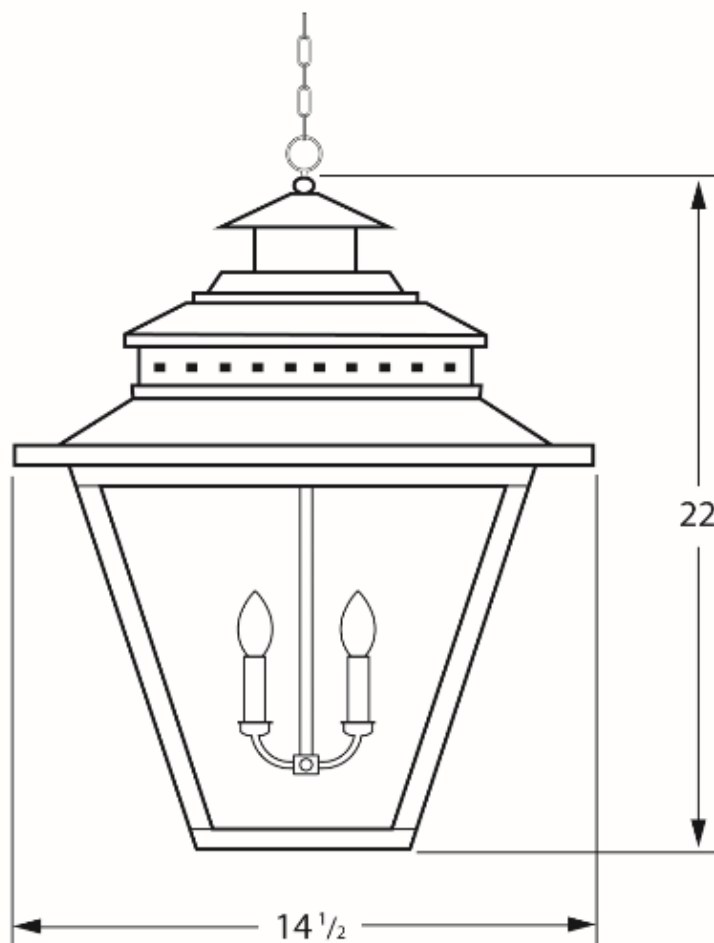

Ashley Avenue Series

AS-750

Hanging Pendant

22h x 14.5w x 14.5d

*Comes with 18" of chain

Canopy:

DAMP

1362 Chuck Dawley Blvd
Mount Pleasant, SC 29464
www.carolinalanterns.com
customerservice@carolinalanterns.com