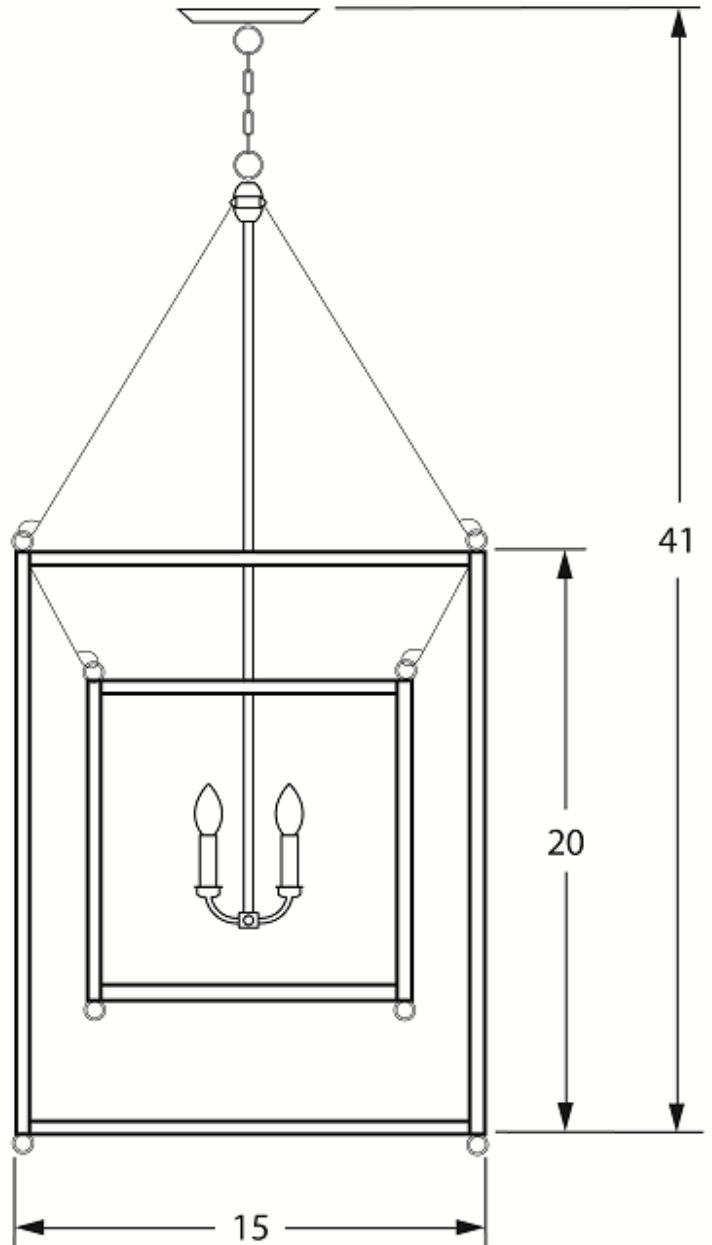

Soho Series

SOHO-1 Hanging Pendant 41h x 15w x 15d

*Comes with just one link of chain for an overall drop of 41 inches

Canopy:

DAMP

1362 Chuck Dawley Blvd
Mount Pleasant, SC 29464
www.carolinalanterns.com
customerservice@carolinalanterns.com