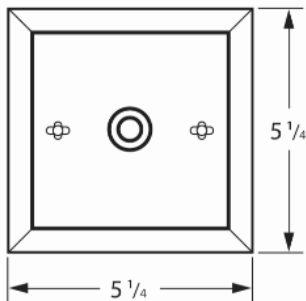

Soho Series

SOHO-1 Hanging Pendant 41h x 15w x 15d

*Comes with just one link of chain for an overall drop of 41 inches

Canopy:

DAMP

1362 Chuck Dawley Blvd
Mount Pleasant, SC 29464
www.carolinalanterns.com
customerservice@carolinalanterns.com