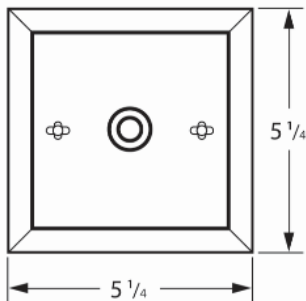

Soho Series

SOHO-2 Hanging Pendant

20h x 15w x 15d

*Comes with 18 inches of chain

Canopy:

DAMP

1362 Chuck Dawley Blvd
Mount Pleasant, SC 29464
www.carolinalanterns.com
customerservice@carolinalanterns.com