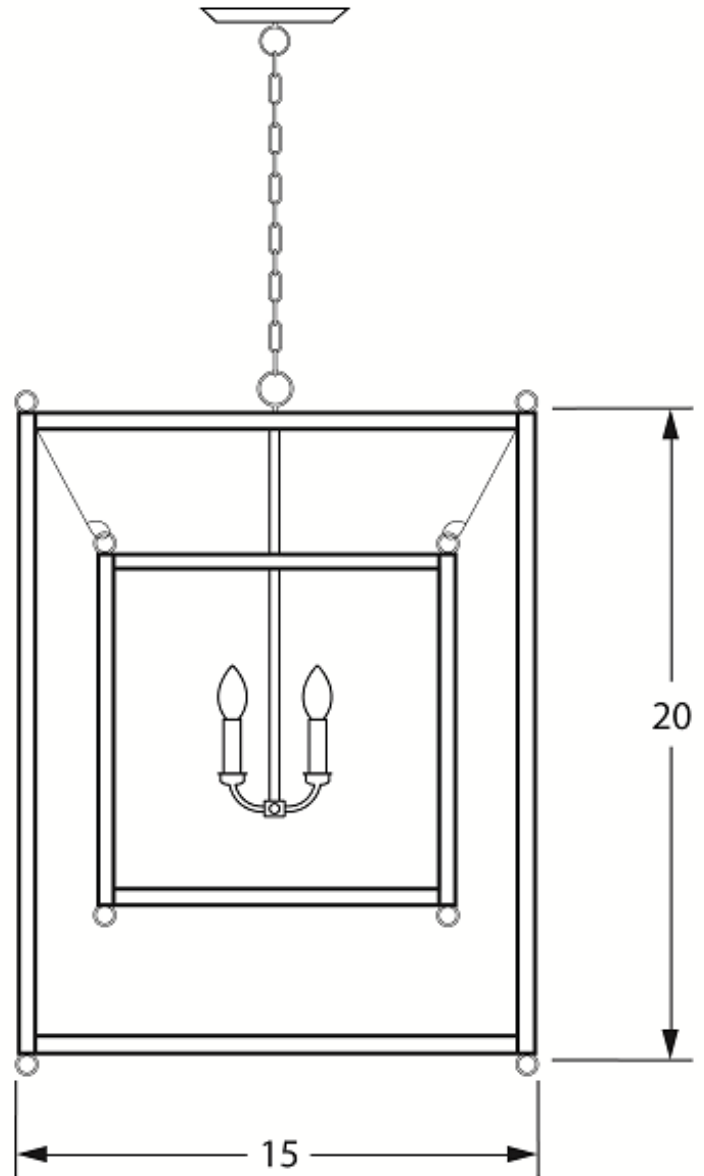

Soho Series

SOHO-2 Hanging Pendant

20h x 15w x 15d

*Comes with 18 inches of chain

Canopy:

DAMP

1362 Chuck Dawley Blvd
Mount Pleasant, SC 29464
www.carolinalanterns.com
customerservice@carolinalanterns.com