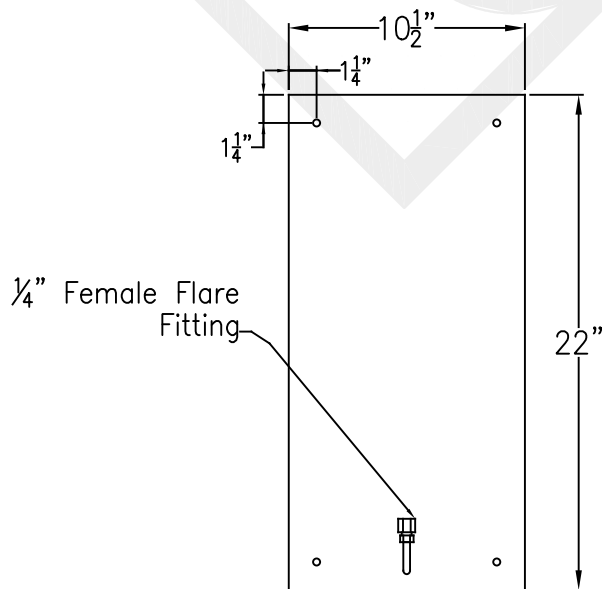

# BEAUFORT LARGE COPPER WALL BRACKET

Front View

Side View

Backplate

Lights are hand crafted  
Dimensions may vary by  $1/4$ "

Beaufort Large Copper Wall Bracket	
<b>St. James LIGHTING</b>	
SCALE: N.T.S.	DRAFT: M. Buckley
FILE: SARL	APP'D: J. Ragan
JOB: X	DATE: 7/31/19