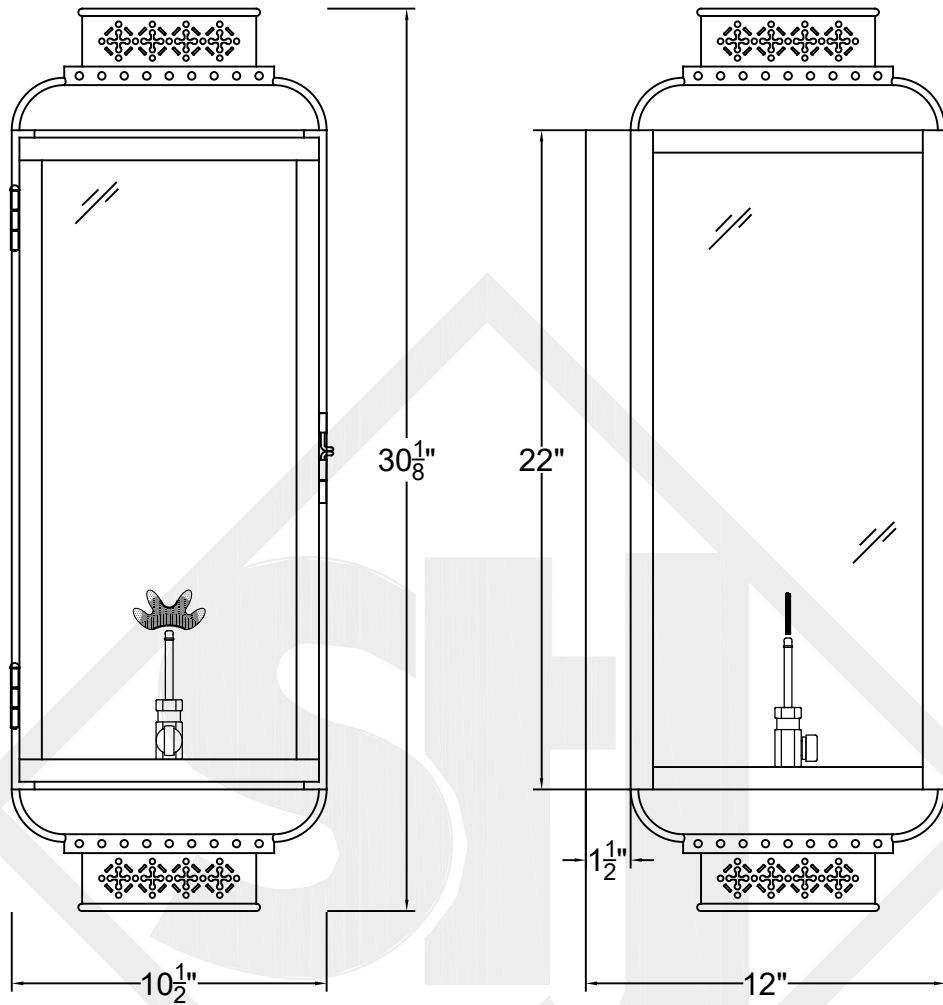

# BEAUFORT LARGE COPPER WALL BRACKET

Front View

Side View

Backplate

Lights are hand crafted  
Dimensions may vary by  $1/4$ "

Beaufort Large Copper Wall Bracket	
<b>St. James LIGHTING</b>	
SCALE: N.T.S.	DRAFT: M. Buckley
FILE: SARL	APP'D: J. Ragan
JOB: X	DATE: 7/31/19