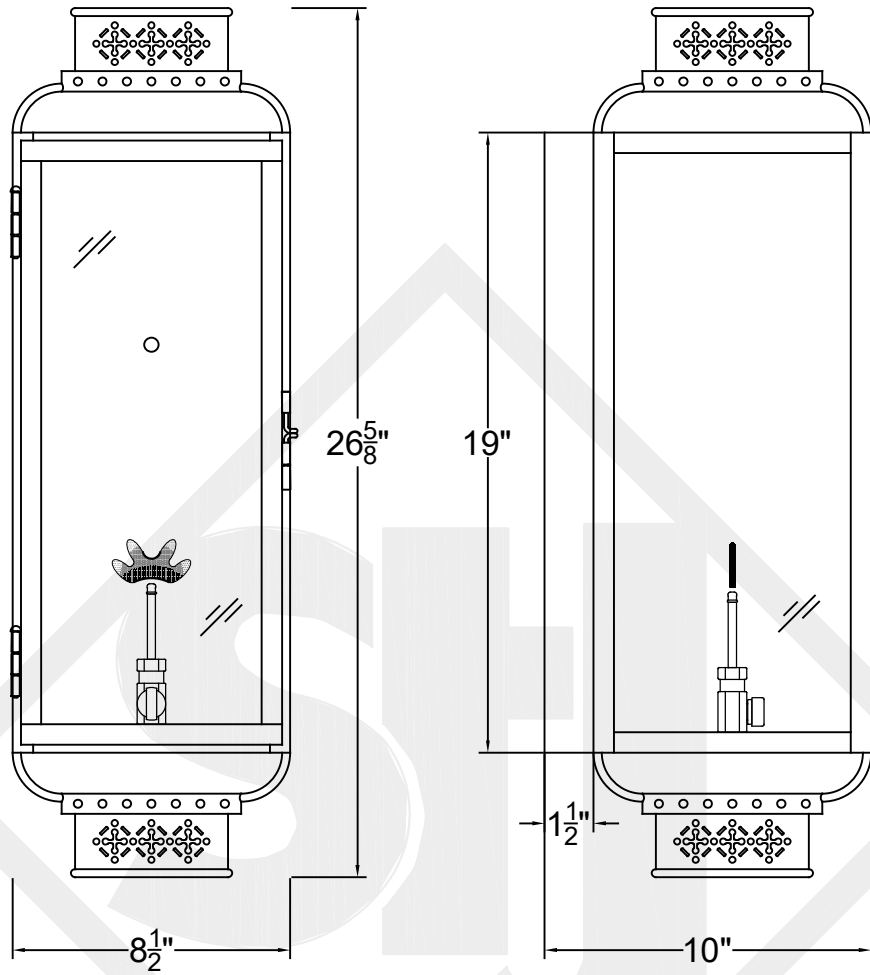

# BEAUFORT MEDIUM COPPER WALL BRACKET

Front View

Side View

Backplate

Lights are hand crafted  
Dimensions may vary by  $\frac{1}{4}$ "

Beaufort Medium Copper Wall Bracket	
<b>St. James LIGHTING</b>	
SCALE: N.T.S.	DRAFT: M. Buckley
FILE: SARM	APP'D: J. Ragan
JOB: X	DATE: 7/31/19