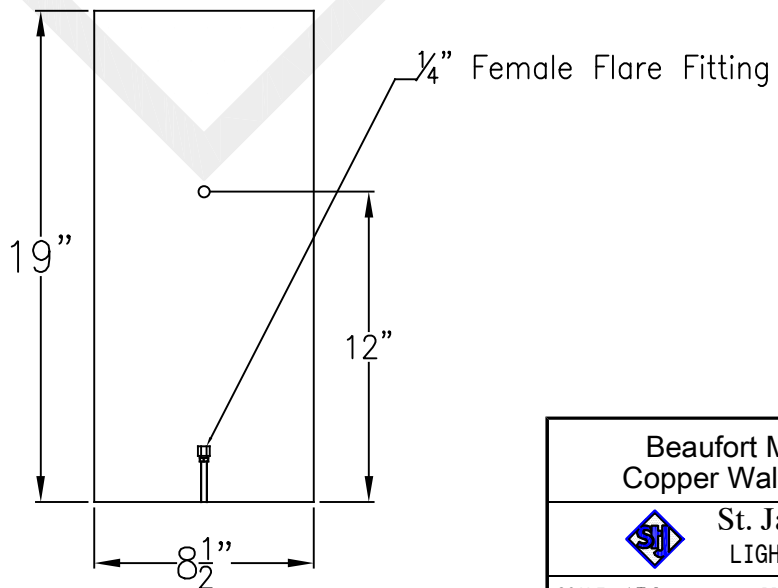

# BEAUFORT MEDIUM COPPER WALL BRACKET

Front View

Side View

Backplate

Lights are hand crafted  
Dimensions may vary by  $\frac{1}{4}$ "

Beaufort Medium Copper Wall Bracket	
<b>St. James LIGHTING</b>	
SCALE: N.T.S.	DRAFT: M. Buckley
FILE: SARM	APP'D: J. Ragan
JOB: X	DATE: 7/31/19