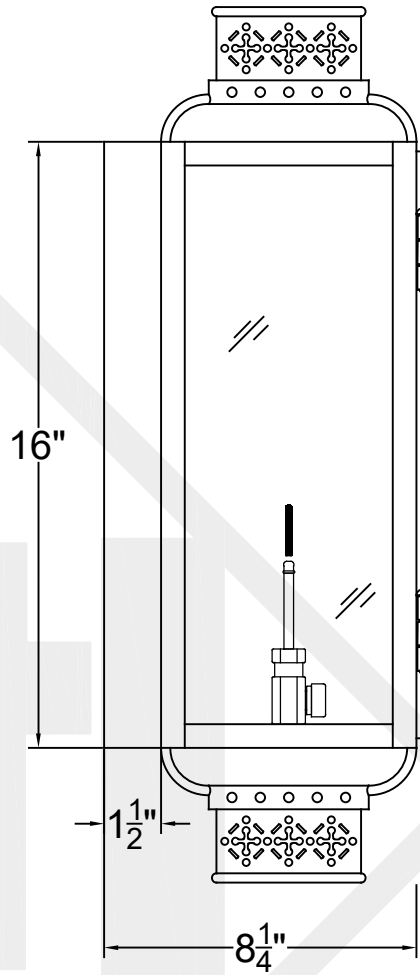

# BEAUFORT SMALL COPPER WALL BRACKET

Front View

Side View

Backplate

Lights are hand crafted  
Dimensions may vary by 1/4"

Beaufort Small Copper Wall Bracket	
	St. James LIGHTING
SCALE: N.T.S.	DRAFT: M. Buckley
FILE: BEA	APP'D: J. Ragan
JOB: X	DATE: 7/31/19