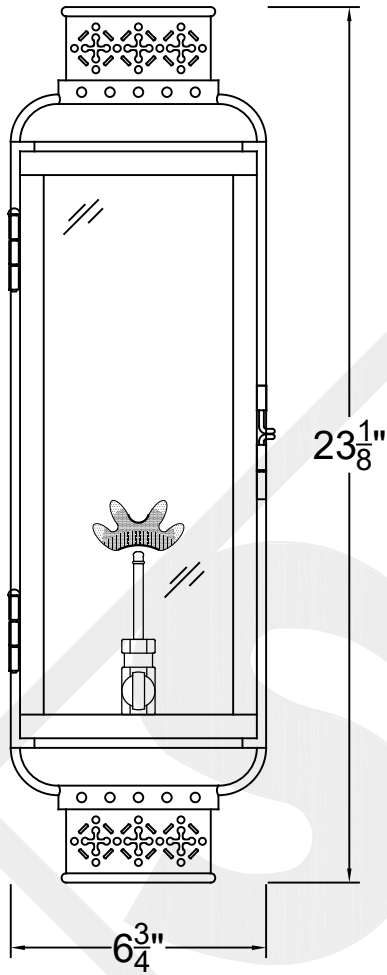

# BEAUFORT SMALL COPPER WALL BRACKET

Front View

Side View

Backplate

Lights are hand crafted  
Dimensions may vary by 1/4"

Beaufort Small Copper Wall Bracket	
	St. James LIGHTING
SCALE: N.T.S.	DRAFT: M. Buckley
FILE: BEA	APP'D: J. Ragan
JOB: X	DATE: 7/31/19