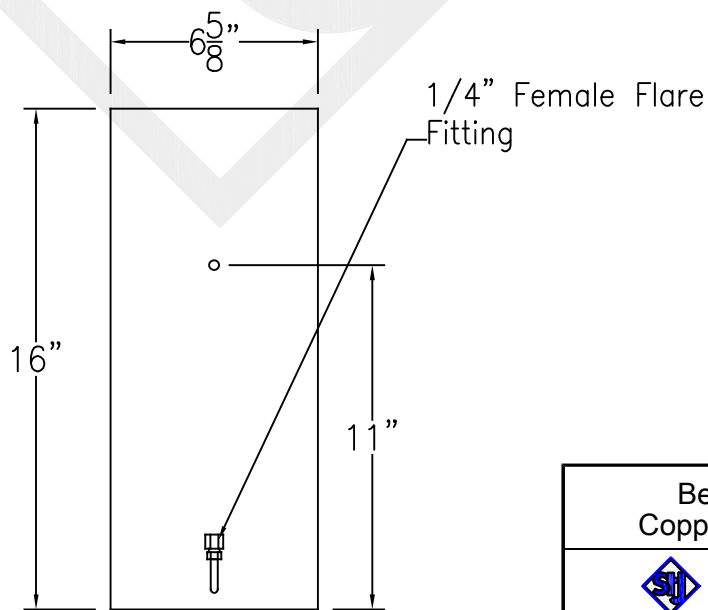

# BEAUFORT SMALL COPPER WALL BRACKET

Front View

Side View

Backplate

Lights are hand crafted  
Dimensions may vary by 1/4"

Beaufort Small Copper Wall Bracket	
	St. James LIGHTING
SCALE: N.T.S.	DRAFT: M. Buckley
FILE: BEA	APP'D: J. Ragan
JOB: X	DATE: 7/31/19