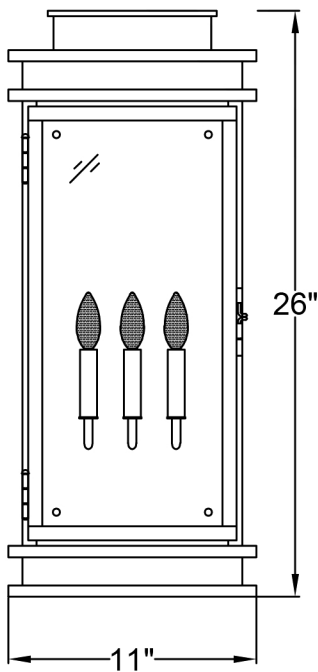

# SOMERSET LARGE COPPER WALL BRACKET

Gas

Front View

Side View

Electric

Front View

Side View