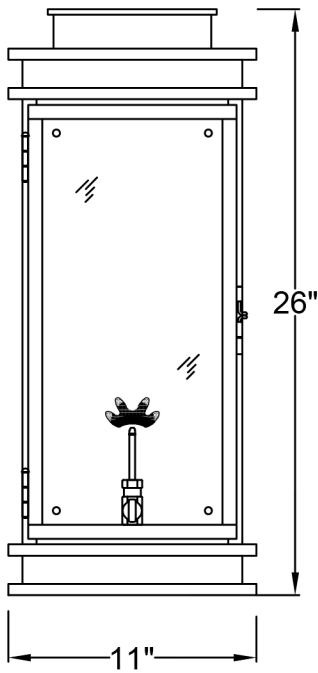

# SOMERSET LARGE COPPER WALL BRACKET

Gas

Front View

Side View

Electric

Front View

Side View