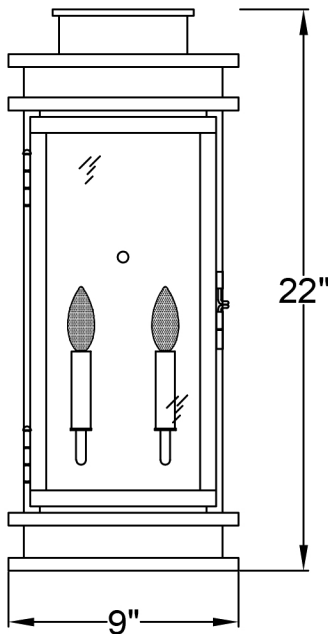

SOMERSET MEDIUM COPPER WALL BRACKET

Gas

Front View

Side View

Backplate

Electric

Front View

Side View

Backplate

Carolina Lanterns
& LIGHTING

Lights are handcrafted.
Dimensions may vary by 1/4"

UL Certified
Candelabra- Max 60 Watt Bulb
Edison- Max 660 Watt Bulb