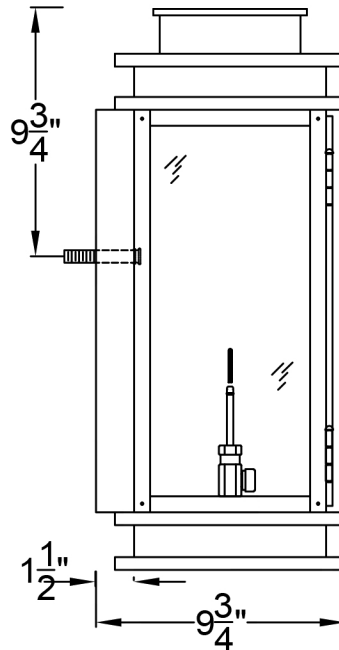

SOMERSET MEDIUM COPPER WALL BRACKET

Gas

Front View

Side View

Backplate

Electric

Front View

Side View

Backplate

Carolina Lanterns
& LIGHTING

Lights are handcrafted.
Dimensions may vary by 1/4"

UL Certified
Candelabra- Max 60 Watt Bulb
Edison- Max 660 Watt Bulb