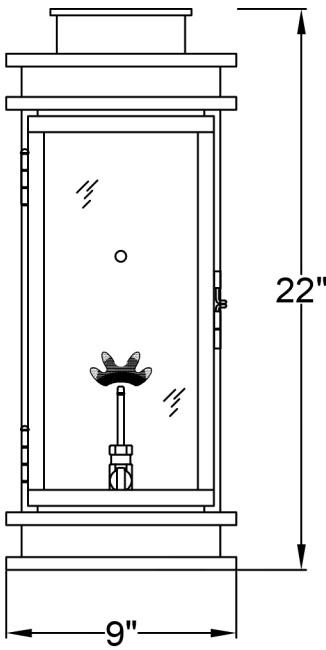

SOMERSET MEDIUM COPPER WALL BRACKET

Gas

Front View

Side View

Backplate

Electric

Front View

Side View

Backplate

Carolina Lanterns
& LIGHTING

Lights are handcrafted.
Dimensions may vary by 1/4"

UL Certified
Candelabra- Max 60 Watt Bulb
Edison- Max 660 Watt Bulb