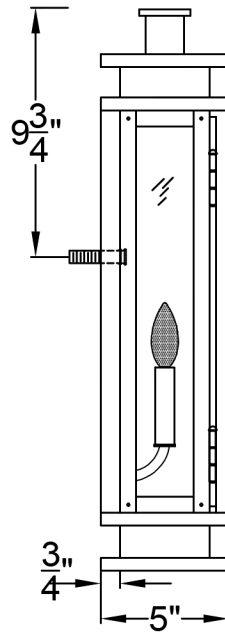

SOMERSET MEDIUM COPPER WALL BRACKET

Gas

Front View

Side View

Backplate

Electric

Front View

Side View

Backplate

Carolina Lanterns
& LIGHTING

Lights are handcrafted.
Dimensions may vary by 1/4"

UL Certified
Candelabra- Max 60 Watt Bulb
Edison- Max 660 Watt Bulb