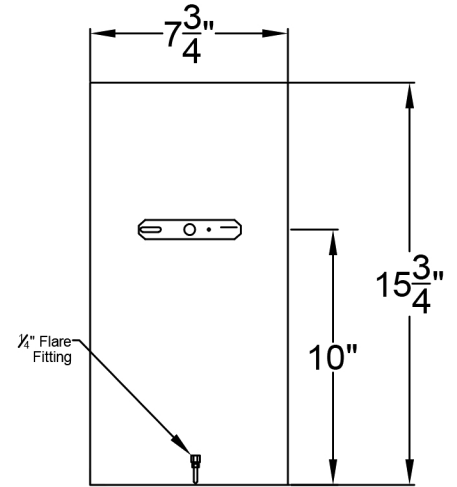

SOMERSET MEDIUM COPPER WALL BRACKET

Gas

Front View

Side View

Backplate

Electric

Front View

Side View

Backplate

Carolina Lanterns
& LIGHTING

Lights are handcrafted.
Dimensions may vary by 1/4"

UL Certified
Candelabra- Max 60 Watt Bulb
Edison- Max 660 Watt Bulb