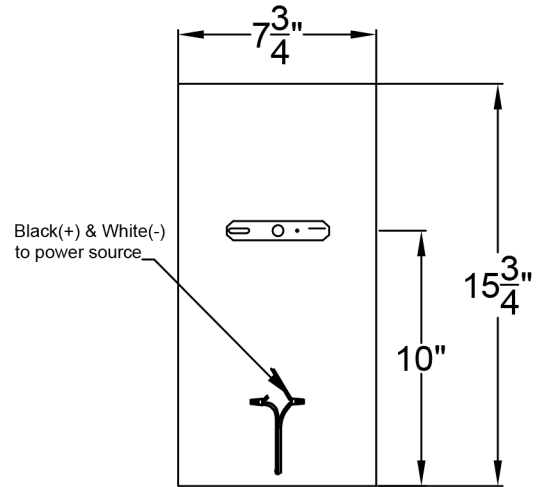

SOMERSET MEDIUM COPPER WALL BRACKET

Gas

Front View

Side View

Backplate

Electric

Front View

Side View

Backplate

Carolina Lanterns
& LIGHTING

Lights are handcrafted.
Dimensions may vary by 1/4"

UL Certified
Candelabra- Max 60 Watt Bulb
Edison- Max 660 Watt Bulb