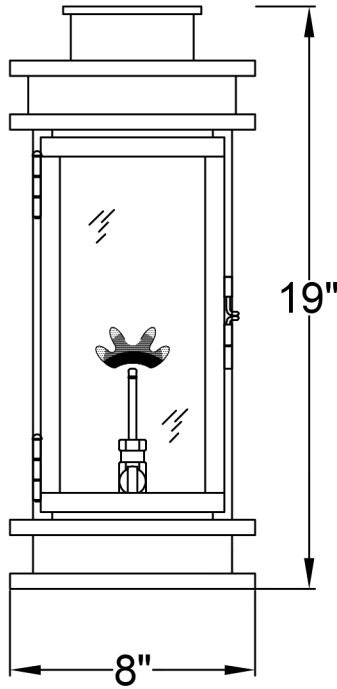

# SOMERSET SMALL COPPER WALL BRACKET

Gas

Front View

Side View

Backplate

Electric

Front View

Side View

Backplate