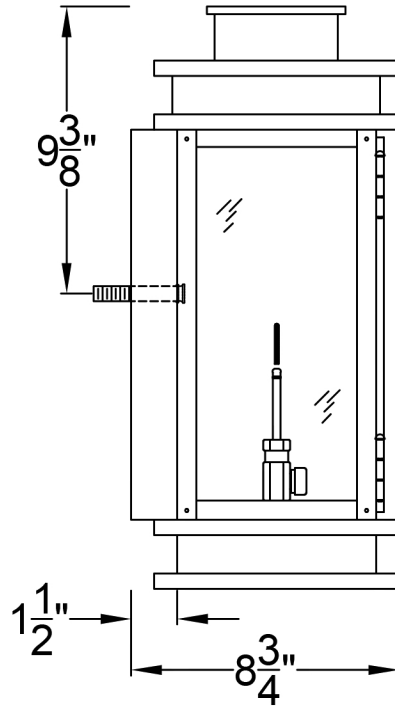

# SOMERSET SMALL COPPER WALL BRACKET

Gas

Front View

Side View

Backplate

Electric

Front View

Side View

Backplate