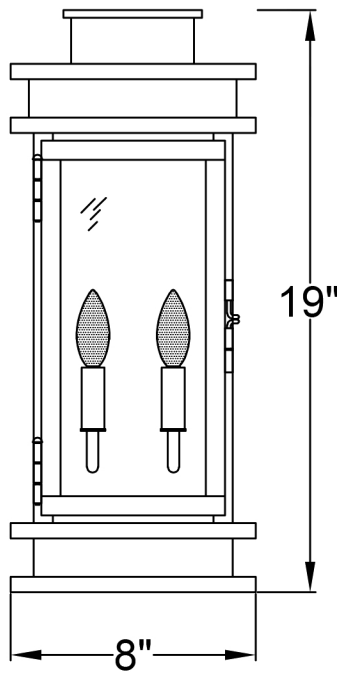

# SOMERSET SMALL COPPER WALL BRACKET

Gas

Front View

Side View

Backplate

Electric

Front View

Side View

Backplate