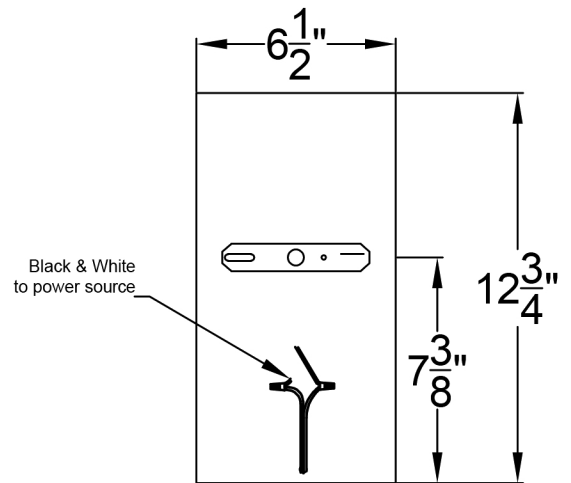

# SOMERSET SMALL COPPER WALL BRACKET

Gas

Front View

Side View

Backplate

Electric

Front View

Side View

Backplate