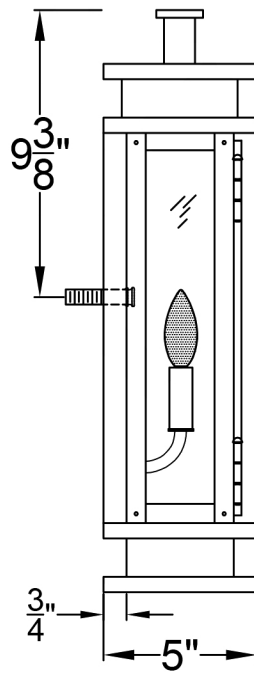

# SOMERSET SMALL COPPER WALL BRACKET

Gas

Front View

Side View

Backplate

Electric

Front View

Side View

Backplate