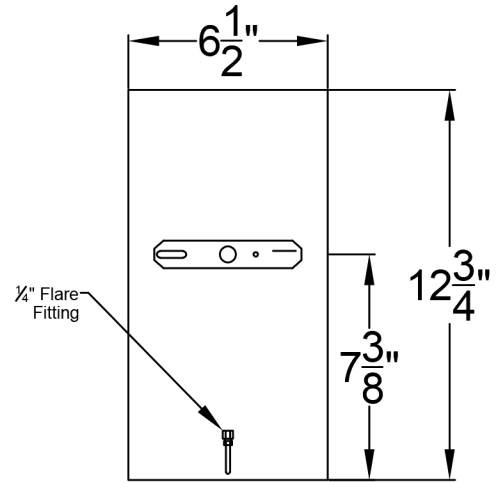

# SOMERSET SMALL COPPER WALL BRACKET

Gas

Front View

Side View

Backplate

Electric

Front View

Side View

Backplate